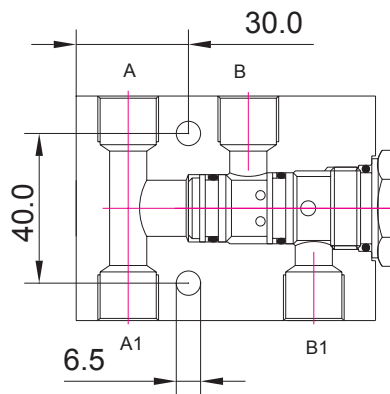

## Lock cartridge M22

Max. flow l/min	40
Max pressure bar.	315

## Cartridge case R3/8"

M22/1

M22/2

M22/3