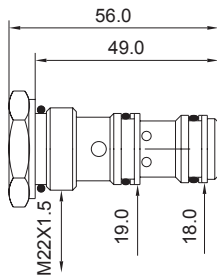

## Lock cartridge M22

Max. flow l/min	40
Max pressure bar.	315

## Cartridge case R3/8"

M22/1

M22/2

M22/3