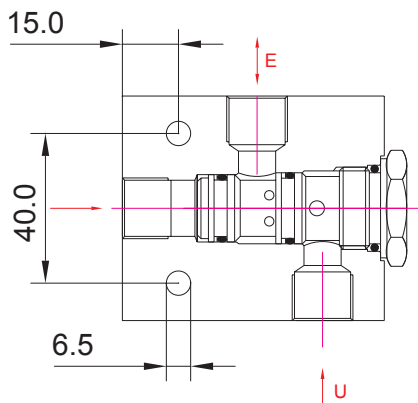

## Lock cartridge M22

Max. flow l/min	40
Max pressure bar.	315

## Cartridge case R3/8"

M22/1

M22/2

M22/3